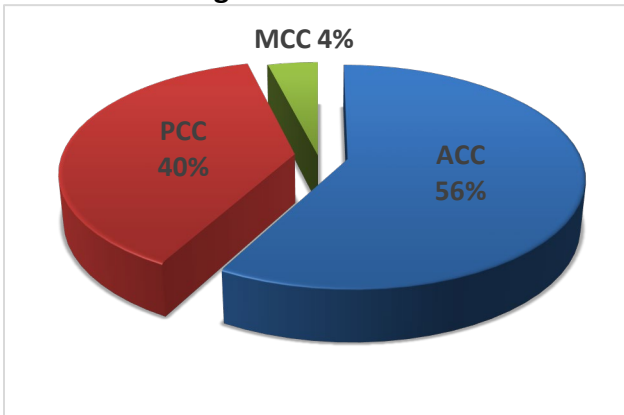

For assistance with media or press requests, please contact the ICF Communications Team at ICFpr@coachfederation.org or +1.859.219.3580

In 2020, the International Coaching Federation (ICF) celebrates 25 years as the global organization for coaches and coaching. ICF is dedicated to advancing the coaching profession by setting high ethical standards, providing independent certification, and building a worldwide network of credentialed coaches across a variety of coaching disciplines.

ICF defines coaching as partnering with clients in a thought-provoking and creative process that inspires them to maximize their personal and professional potential.

ICF Credentialing

There are currently **32,287*** coaches in 130 countries and territories who hold one of three ICF Credentials.

- 18,209 Associate Certified Coaches (ACC)
- 12,788 Professional Certified Coaches (PCC)
- 1,290 Master Certified Coaches (MCC)

**This number is subject to change frequently.*

Chapters

ICF has more than 143 [Chapters](#) in more than 80 countries and territories.

ICF Membership growth

- 1999 — 2,122 members (based in North America)
- 2000 — 3,240 members

- 2001 — 4,691 members
- 2002 — 5,825 members
- 2003 — 6,791 members
- 2004 — 7,912 members
- 2005 — 9,041 members
- 2006 — 11,100 members
- 2007 — 13,400 members
- 2008 — 15,800 members
- 2009 — 15,949 members
- 2010 — 17,648 members
- 2011 — 19,127 members
- 2012 — 20,222 members
- 2013 — 22,135 members
- 2014 — 24,100 members
- 2015 — 26,476 members
- 2016 — 29,198 members
- 2017 — 30,578 members
- 2018 — 33,739 members
- 2019 — 35,594 members
- **October 2020 — 36,844 *members in 146 countries and territories**